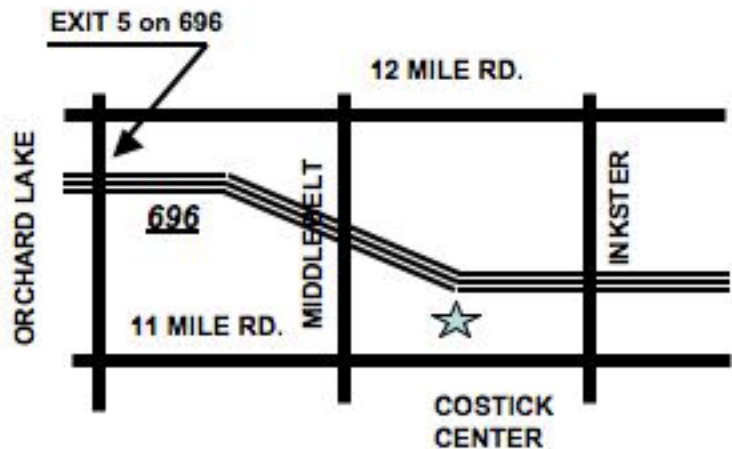

For more information contact:

Pierre Willermet

36123 Roycroft Street

Livonia, MI 48154

734-953-2546 or

pierre@hbc-benefitsandeducation.com

Dealer table reservation information:

Table rent: \$18.00 per 8 foot table