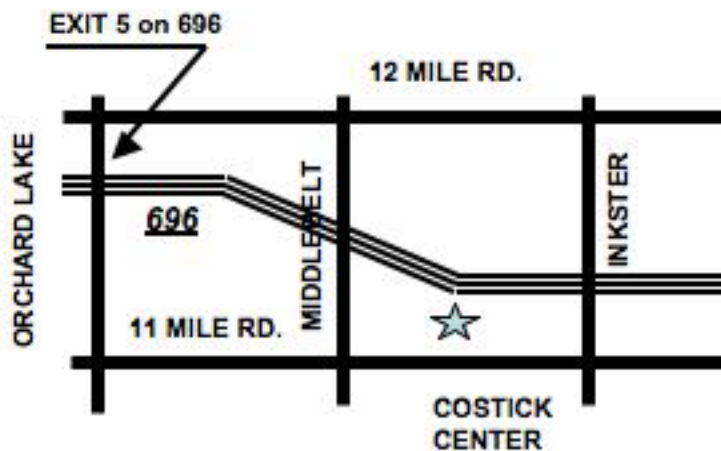

For more information contact:

Pierre Willermet

36123 Roycroft Street

Livonia, MI 48154

734-953-2546 or

pierre@hbc-benefitsandeducation.com

Dealer table reservation information:

Table rent: \$18.00 per 8 foot table